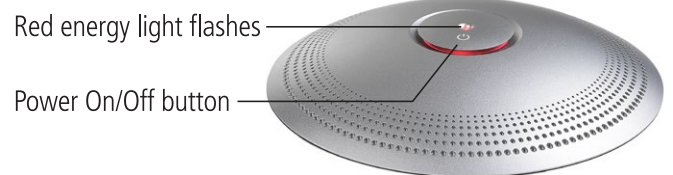

Sweet Dream

User Manual

Product Details

USB charging port

USB charging cable

How to Use

Place "Sweet Dream" anywhere in the bedroom, e.g. on the floor at the foot of the bed

Turn it on, ready for use when the red light starts flashing

* When turning on the device, make sure the Red energy light is on and flashing, indicating the device is in operation.

Four types of LED brightness can be adjusted according to personal sleeping habits, namely,

- Lowest Brightness
- Low Brightness
- Medium Brightness
- High Brightness

The button can be pressed repeatedly for brightness selection.

Charging Reminder

A change from red light to blue light indicates that "Sweet Dream" requires charging.

Product Specification

Product Name	: Sweet Dream
Model No.	: SD-100
Battery Voltage	: 3.7V
Battery Current	: 320MA*8
Indicator Frequency	: 0.3Hz
LED Wavelength	: 620-650nm
Diameter	: 160 mm
Height	: 40 mm
Weight	: 871 g