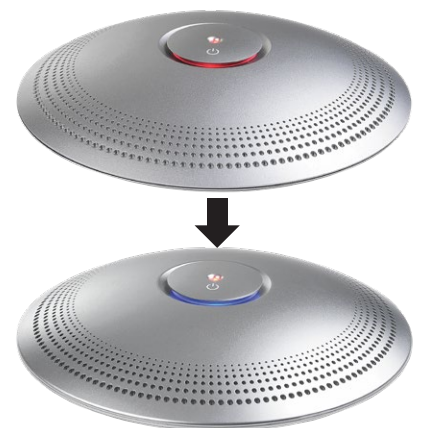

Sweet Dream

User Manual

Product Details

USB charging port

USB charging cable

How to Use

Place "Sweet Dream" anywhere in the bedroom, e.g. on the floor at the foot of the bed

Turn it on, ready for use when the red light starts flashing

* When turning on the device, make sure the Red energy light is on and flashing, indicating the device is in operation.

Four types of LED brightness can be adjusted according to personal sleeping habits, namely,

- Lowest Brightness
- Low Brightness
- Medium Brightness
- High Brightness

The button can be pressed repeatedly for brightness selection.

Charging Reminder

A change from red light to blue light indicates that "Sweet Dream" requires charging.

Product Specification

Product Name	: Sweet Dream
Model No.	: SD-100
Battery Voltage	: 3.7V
Battery Current	: 320MA*8
Indicator Frequency	: 0.3Hz
LED Wavelength	: 620-650nm
Diameter	: 160 mm
Height	: 40 mm
Weight	: 871 g