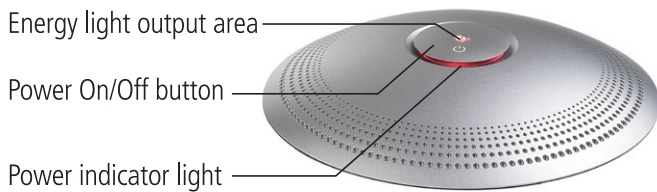

Sweet Dream

User Manual

Product Details

USB charging port

USB charging cable

How to Use

Place "Sweet Dream" anywhere in the bedroom, e.g. on the floor at the foot of the bed

Turn it on, ready for use when the red light starts flashing

* When turning on the device, make sure the Red energy light is on and flashing, indicating the device is in operation.

Four types of LED brightness can be adjusted according to personal sleeping habits, namely,

- Lowest Brightness
- Low Brightness
- Medium Brightness
- High Brightness

The button can be pressed repeatedly for brightness selection.

Charging Reminder

A change from red light to blue light indicates that "Sweet Dream" requires charging.

Product Specification

Product Name	: Sweet Dream
Model No.	: SD-100
Battery Voltage	: 3.7V
Battery Current	: 320MA*8
Indicator Frequency	: 0.3Hz
LED Wavelength	: 620-650nm
Diameter	: 160 mm
Height	: 40 mm
Weight	: 871 g